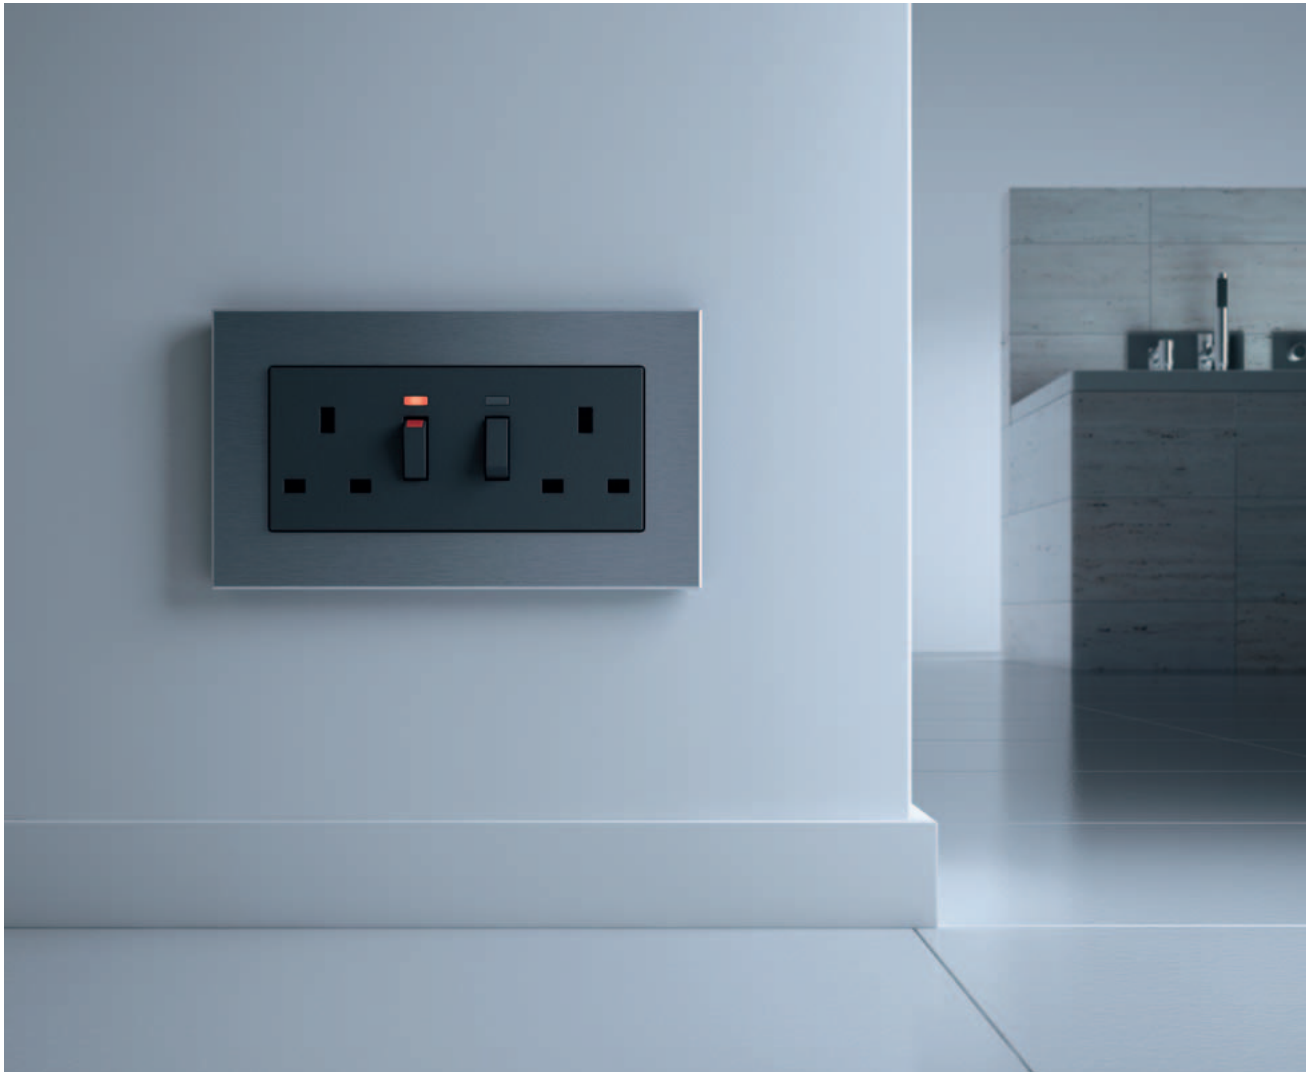

Gira push button sensor 3 plus
Gira Event Clear, sand